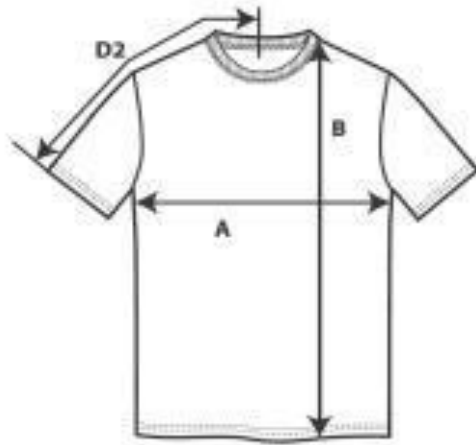

**ROZMIARÓWKA DAMSKA**

**SPECIFICATIONS**

Centimeters	Tol-	Tol+	S	M	L	XL	2XL
Chest (A)	2.540	2.540	40.640	43.180	46.990	49.530	55.880
Length from HPS (B)	2.540	2.540	64.135	66.675	69.215	71.120	72.390
Sleeve length (Center back) (D2)	1.905	1.905	29.210	30.480	31.750	33.655	35.560

**ROZMIARÓWKA MĘSKA**

Centimeters	Tol-	Tol+	S	M	L	XL	2XL
Chest (A)	2.540	2.540	45.720	50.800	55.880	60.960	66.040
Length from HPS (B)	2.540	2.540	71.120	74.295	76.835	79.375	82.550
Sleeve length (Center back) (D2)	2.540	2.540	40.005	43.180	46.355	49.530	52.705