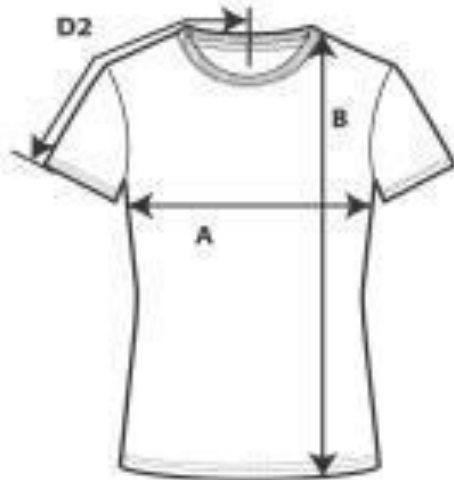

**ROZMIARÓWKA DAMSKA**

**SPECIFICATIONS**

Centimeters	Tol-	Tol+	S	M	L	XL	2XL
Chest (A)	2.540	2.540	40.640	43.180	46.990	49.530	55.880
Length from HPS (B)	2.540	2.540	64.135	66.675	69.215	71.120	72.390
Sleeve length (Center back) (D2)	1.905	1.905	29.210	30.480	31.750	33.655	35.560

**ROZMIARÓWKA MĘSKA**

Centimeters	Tol-	Tol+	S	M	L	XL	2XL
Chest (A)	2.540	2.540	45.720	50.800	55.880	60.960	66.040
Length from HPS (B)	2.540	2.540	71.120	74.295	76.835	79.375	82.550
Sleeve length (Center back) (D2)	2.540	2.540	40.005	43.180	46.355	49.530	52.705